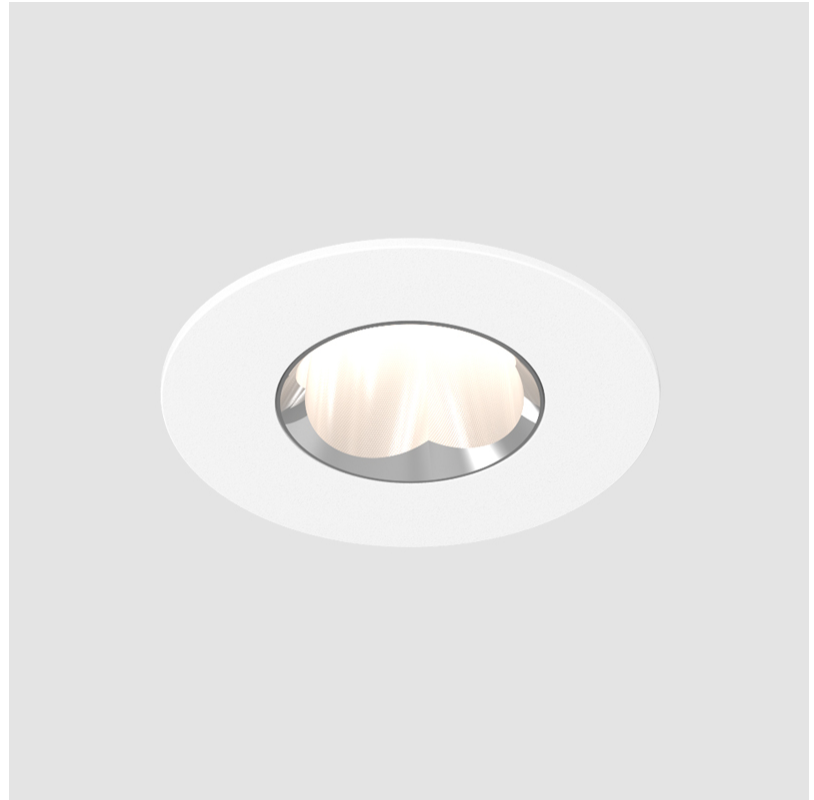

Series: Oiko Pro Round
Subseries: Oiko Pro Round Fixed
Partner: Prolicht
Division: Architectural
Installation: Recessed
Product Type: Downlight
Mounting Location: Ceiling
Light Distribution: Direct

PHYSICAL

Aperture Sizes - Downlights: 1"
Shape: Round
Diameter (mm): 75
Diameter (in): 2 ¹⁵/₁₆"
Height (mm): 65
Height (in): 2 ⁹/₁₆"
Ceiling Thickness (mm): 1 - 25
Ceiling Thickness (in): 1/16 - 1 3/16
Min. Recessing Depth (mm): 70
Min. Recessing Depth (in): 2 ³/₄"
Diffuser: Lens Pack - Spread Lens / Linear Spread Lens / Honeycomb Louver
Fixture Finish: SSR / BKV / CWI / CRY / HAB / UFT / ITA / RUA / FTG / MYG / LOD / PUS / FRO / FUP / KIA / POP / BLS / SPG / MEY / GOH / CHC / COM / ABZ / JAG / OBR / MOS / ROR
Fixture Material: Aluminum Die Cast
Cut-out Measurements: 68mm / 2 11/16" Diameter

ELECTRICAL

Lamp Type: LED (Zhaga Standard)
Input Wattage (W): 14
Total Output Wattage (W): 12.7
Dimming: Dali Dimming
Driver Included: No
Driver Location: Recessed Housing
Driver Type: Constant Current - Universal (120Vac only for DALI driver)
Driver Class: Class 2
Input Voltage (V): 120 - 277
Constant Current (MA): 700

LED

Color Temperature (°K): 2700-6500 Tunable White
Max. Delivered Lumen (lm): 1129
Nominal Lumen (lm): 1460
CRI: >93 CRI
Lamp Life (hrs): 50000
Special LEDs offerings: Tunable White

OPTICAL

Reflector°: 36
Adjustability: Fixed

RATINGS AND CERTIFICATIONS

Certified By: Certified for North American Standards
IP rating: IP20