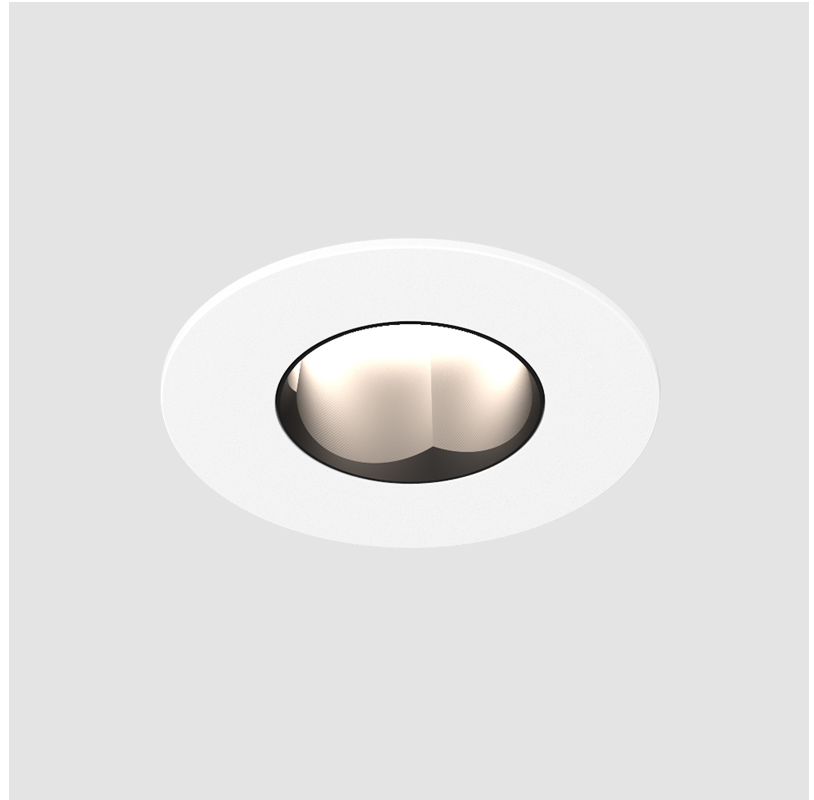

PHYSICAL

Aperture Sizes - Downlights: 1"
Shape: Round
Diameter (mm): 75
Diameter (in): 2 15/16
Height (mm): 65
Height (in): 2 9/16
Ceiling Thickness (mm): 1 - 25
Ceiling Thickness (in): 1/16 - 1 3/16
Min. Recessing Depth (mm): 70
Min. Recessing Depth (in): 2 3/4
Diffuser: Lens Pack - Spread Lens / Linear Spread Lens / Honeycomb Louver
Fixture Finish: SSR / BKV / CWI / CRY / HAB / UFT / ITA / RUA / FTG / MYG / LOD / PUS / FRO / FUP / KIA / POP / BLS / SPG / MEY / GOH / CHC / COM / ABZ / JAG / OBR / MOS / ROR
Fixture Material: Aluminum Die Cast
Cut-out Measurements: 68mm / 2 11/16" Diameter

ELECTRICAL

Lamp Type: LED (Zhaga Standard)
Input Wattage (W): 16
Total Output Wattage (W): 14.6
Dimming: Tri-Mode (Non-Dimming and Phase Dimming (120Vac only) and 0-10V Dimming)
Driver Included: No
Driver Location: Recessed Housing
Driver Type: Constant Current - Universal
Driver Class: Class 2
Housing: See Components
Input Voltage (V): 120 - 277
Constant Current (MA): 350

LED

Color Temperature (°K): 2700 / 3000 / 3500 / 4000
Max. Delivered Lumen (lm): 1067 / 1150 / 1217 / 1220
Nominal Lumen (lm): 1393 / 1501 / 1589 / 1592
CRI: >90 CRI
Lamp Life (hrs): 50000

OPTICAL

Reflector°: 14
Adjustability: Fixed

RATINGS AND CERTIFICATIONS

Certified By: Certified for North American Standards
IP rating: IP44